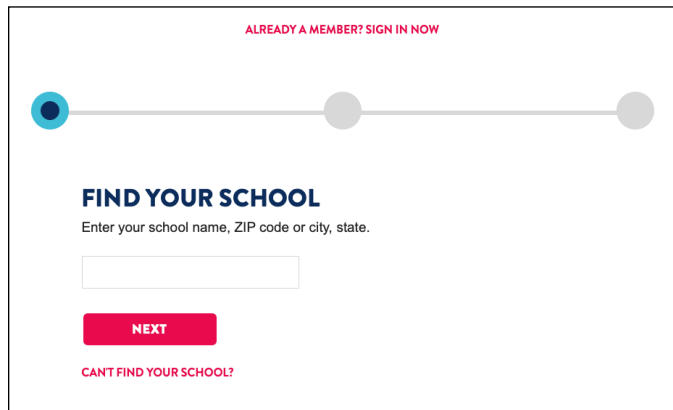

How to create an account on Box Tops for Education

1. Go to <https://www.boxtops4education.com> and click on "Join Free"

2. The zip code for Q300 30th Ave School is 11102 (using the Lower Division address)