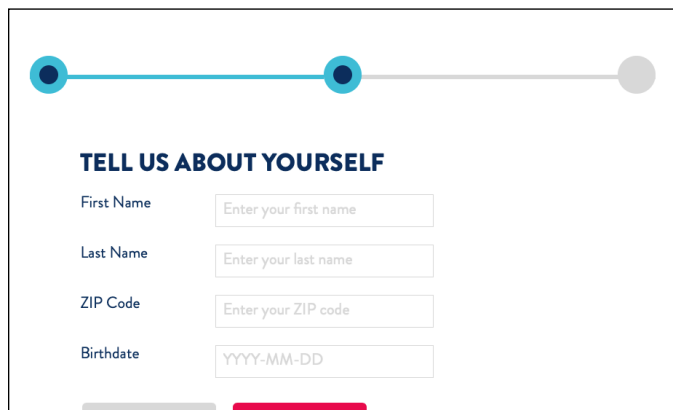

How to create an account on Box Tops for Education

1. Go to <https://www.boxtops4education.com> and click on "Join Free"

2. The zip code for Q300 30th Ave School is 11102 (using the Lower Division address)

3. Create your login information

4. If you sign up for the E-Mail newsletter, you'll also have access to: Bonus Box Tops offers, Coupons and recipes, Weekly updates on your school's earnings, and Exclusive free sample offers