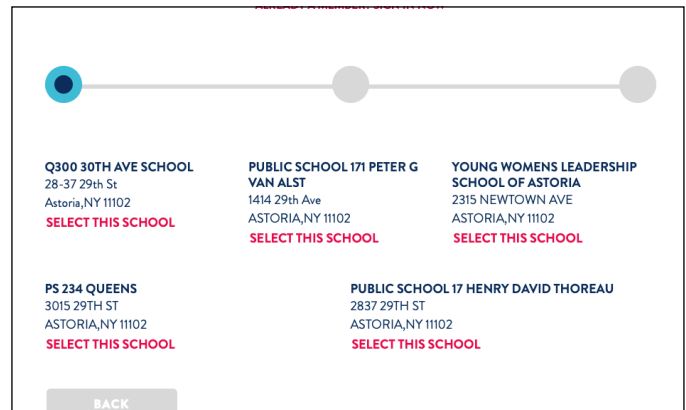

How to create an account on Box Tops for Education

1. Go to <https://www.boxtops4education.com> and click on "Join Free"

2. The zip code for Q300 30th Ave School is 11102 (using the Lower Division address)